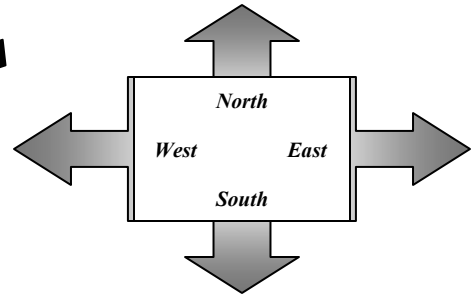

How to get there!

DIRECTIONS TO WYNDHAM VALLEY FORGE SUITES

1-610-647-6700

Let's Have some FUN!

FROM NEW YORK/NEW JERSEY AND THE PA TURNPIKE

Take the NJ Turnpike S. to PA Turnpike W., Exit 6
Continue on PA Turnpike to Exit 326 (Valley Forge/King of Prussia)
Go through the tollbooth; take Exit 328 (West Chester/202 South)
Follow 202 S. for 4 mi. to the Chesterbrook Boulevard Exit
The Wyndham Valley Forge Suites is on the right

FROM PHILADELPHIA AND THE AIRPORT

Take 95 S. (DE) approx. 4 mi. to I-476 North
Follow 476 N. for approx. 17 mi. to Exit 16B (Valley Forge/76 W.)
Take 76 W. to Exit 328 (Valley Forge/West Chester/202 S.)
Follow 202 S. for 4 mi. to Chesterbrook Boulevard Exit
The Wyndham Valley Forge Suites is on the right