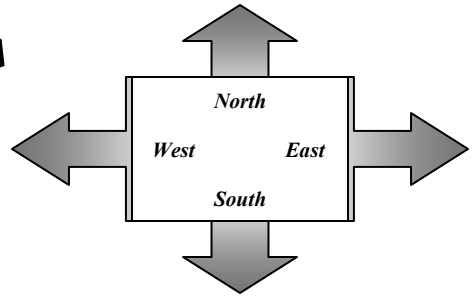

How to get there!

DIRECTIONS TO WYNDHAM VALLEY FORGE SUITES

1-610-647-6700

FROM NEW YORK/NEW JERSEY AND THE PA TURNPIKE

Take the NJ Turnpike S. to PA Turnpike W., Exit 6
Continue on PA Turnpike to Exit 326 (Valley Forge/King of Prussia)
Go through the tollbooth; take Exit 328 (West Chester/202 South)
Follow 202 S. for 4 mi. to the Chesterbrook Boulevard Exit
The Wyndham Valley Forge Suites is on the right

FROM PHILADELPHIA AND THE AIRPORT

Take 95 S. (DE) approx. 4 mi. to I-476 North
Follow 476 N. for approx. 17 mi. to Exit 16B (Valley Forge/76 W.)
Take 76 W. to Exit 328 (Valley Forge/West Chester/202 S.)
Follow 202 S. for 4 mi. to Chesterbrook Boulevard Exit
The Wyndham Valley Forge Suites is on the right