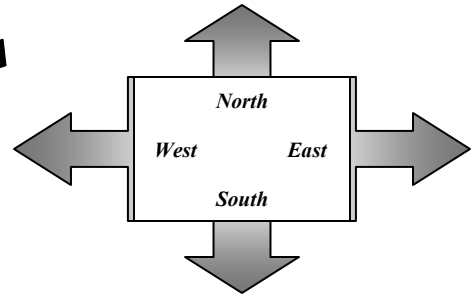

How to get there!

DIRECTIONS TO WYNDHAM VALLEY FORGE SUITES

1-610-647-6700

FROM NEW YORK/NEW JERSEY AND THE PA TURNPIKE

Take the NJ Turnpike S. to PA Turnpike W., Exit 6
Continue on PA Turnpike to Exit 326 (Valley Forge/King of Prussia)
Go through the tollbooth; take Exit 328 (West Chester/202 South)
Follow 202 S. for 4 mi. to the Chesterbrook Boulevard Exit
The Wyndham Valley Forge Suites is on the right

FROM PHILADELPHIA AND THE AIRPORT

Take 95 S. (DE) approx. 4 mi. to I-476 North
Follow 476 N. for approx. 17 mi. to Exit 16B (Valley Forge/76 W.)
Take 76 W. to Exit 328 (Valley Forge/West Chester/202 S.)
Follow 202 S. for 4 mi. to Chesterbrook Boulevard Exit
The Wyndham Valley Forge Suites is on the right